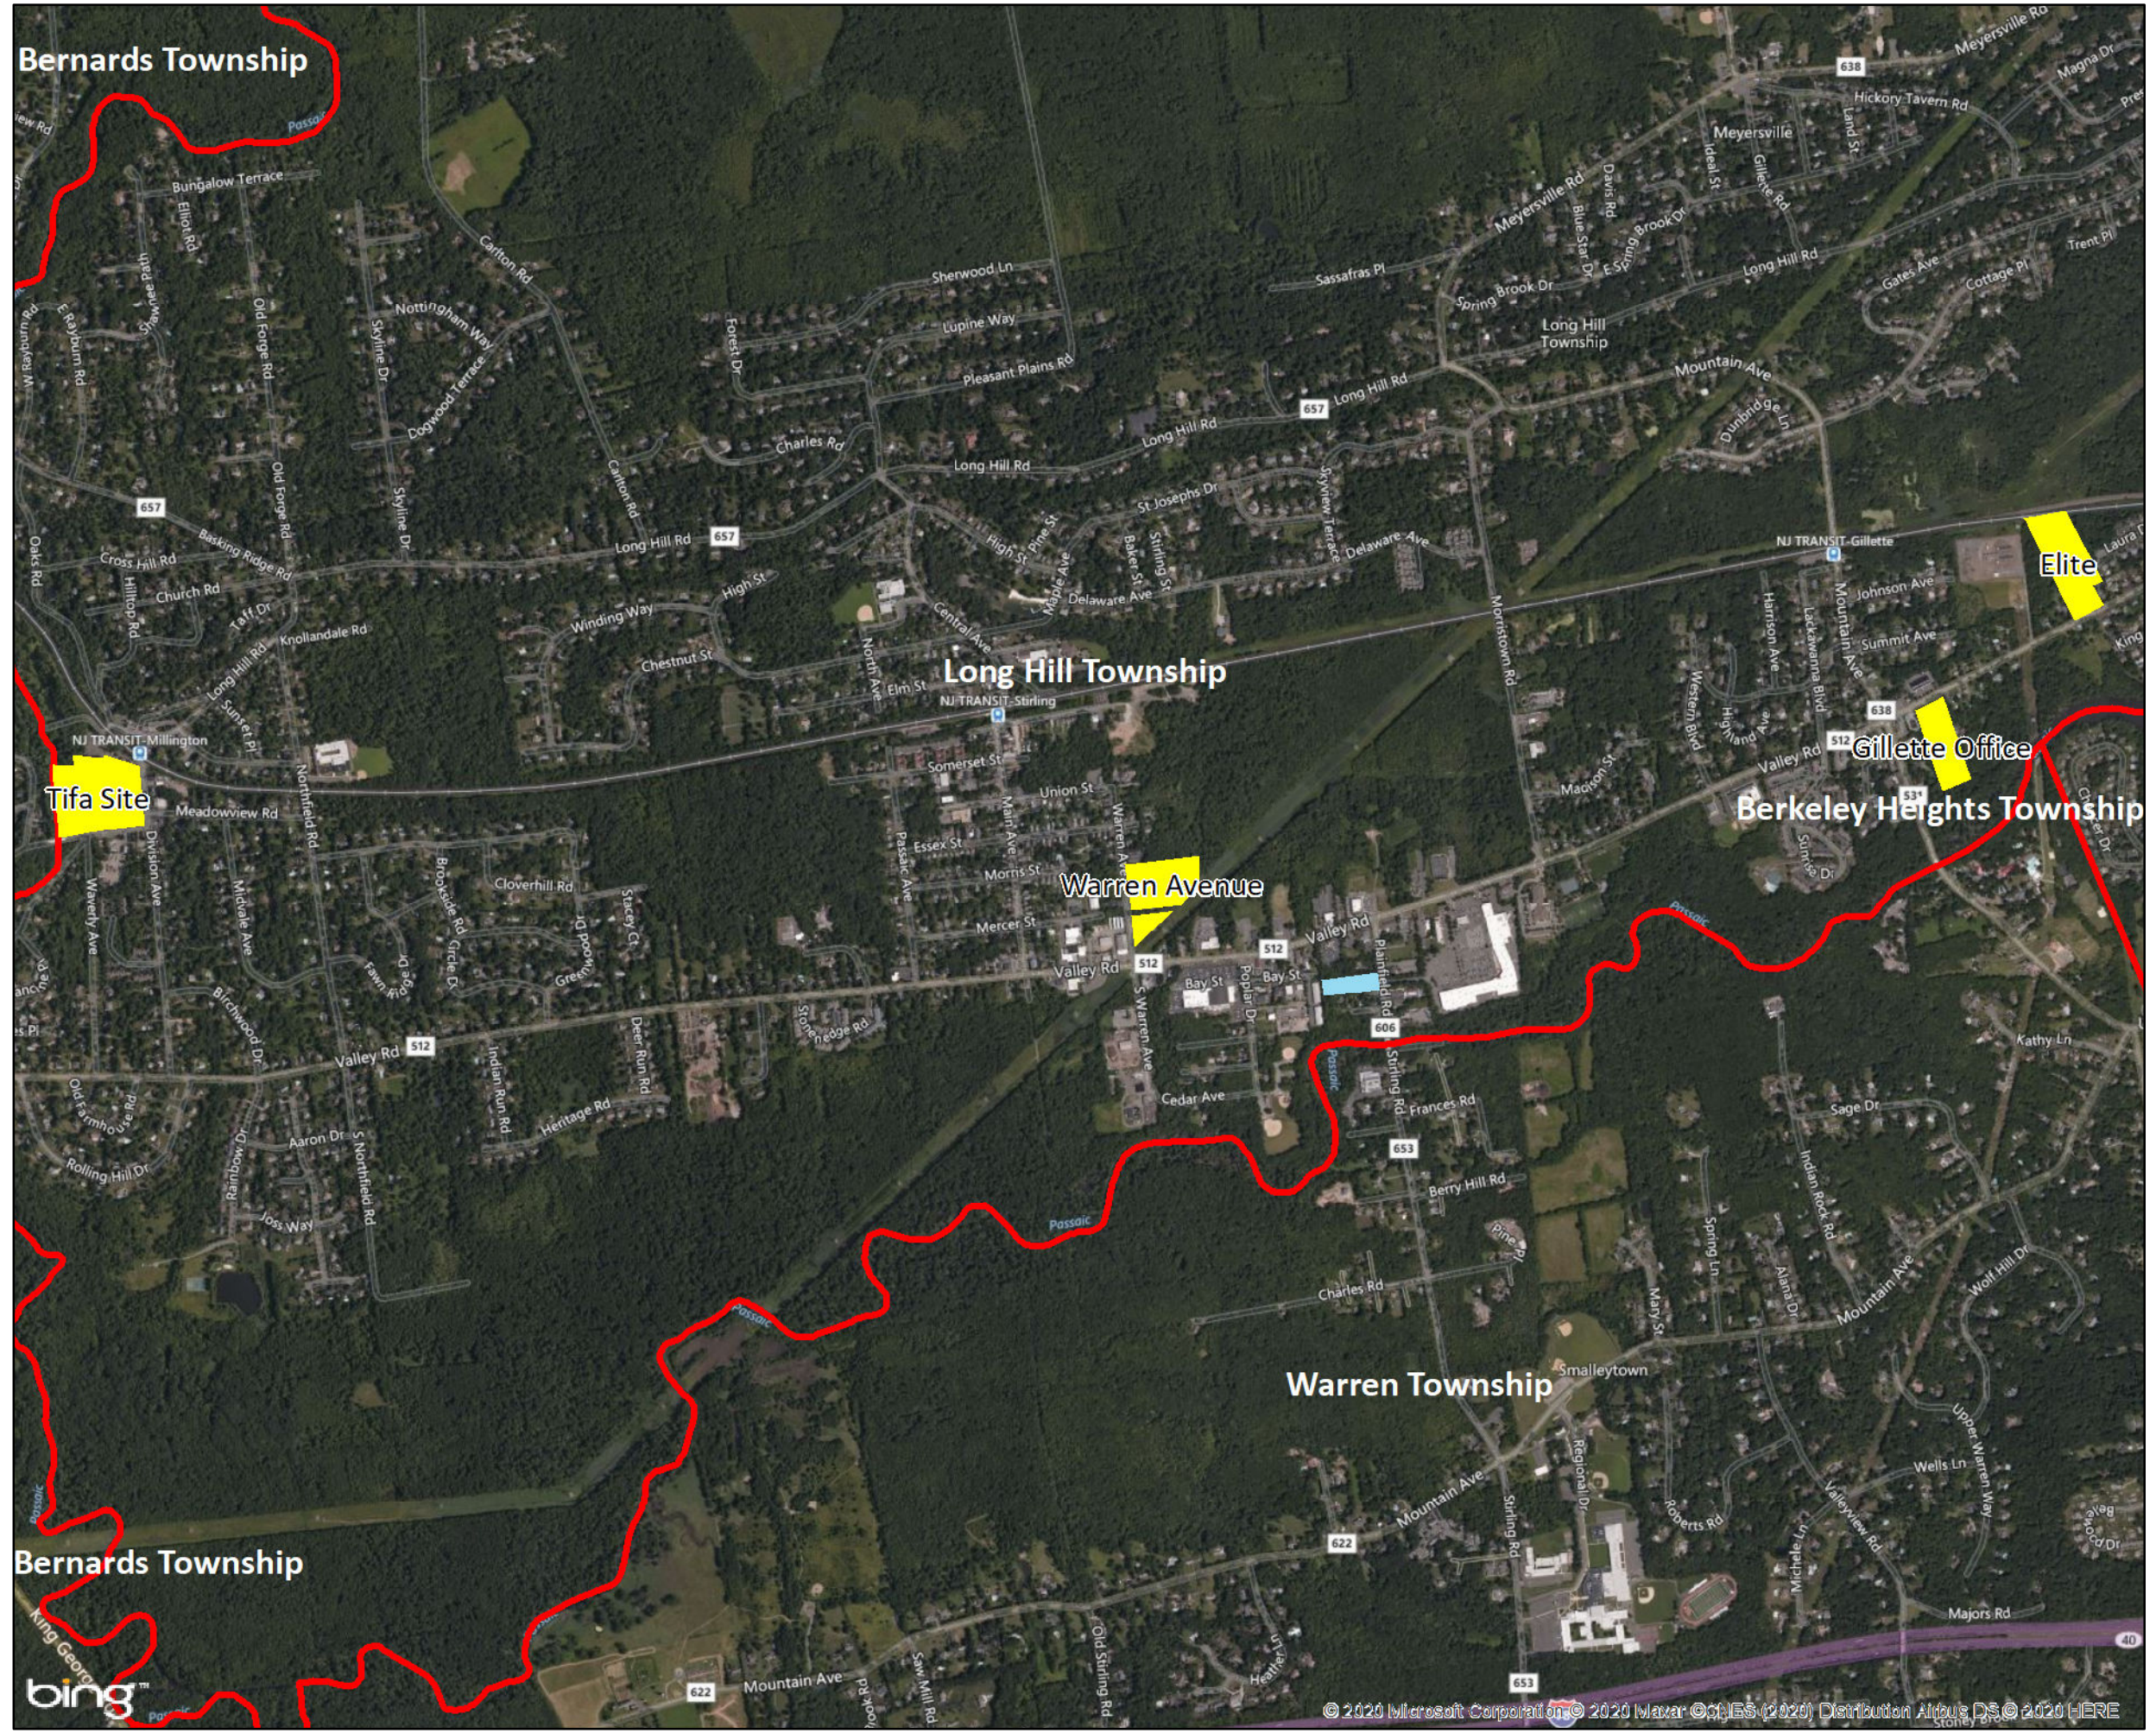

Affordable Housing Sites

A Portion of Long Hill Township
Morris County, NJ

Legend

- Affordable Housing Sites
- Block 10515, Lot 7

Map Scale = 1:18,000
or 1" = 1,500'

Map Prepared by:
James T. Kyle, PP/AICP
PO Box 236
Hopewell, NJ 08525
(609)257-6706
jkyle@kylemcmamus.com

Data Sources:
NJ Office of Information Technology, Office
Information Systems, Morris County GIS

POLICY
PLANNING
DESIGN